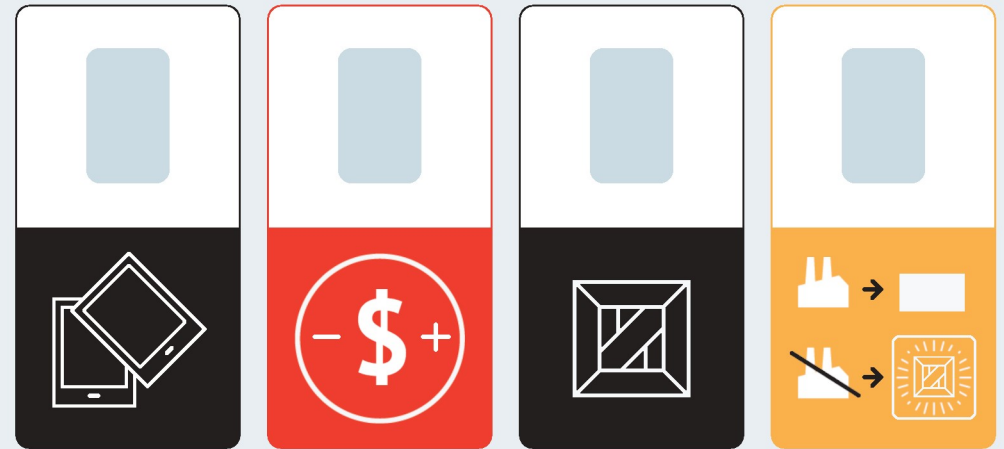

I

II

III

IV

V

1

2

3

4

		2	4	5	7
Pomorze		2	4		
					M